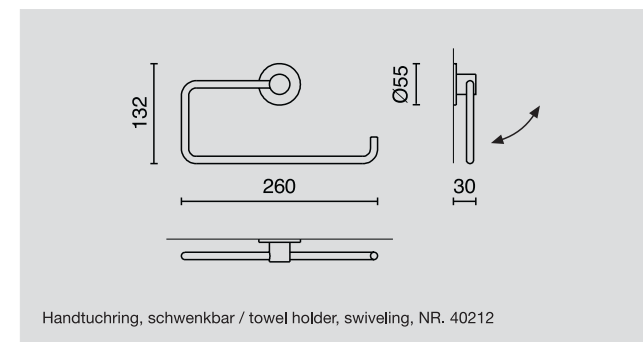

MARINO

BATHROOM SERIES

ZACK®
follow your style

MARINO

BATHROOM SERIES

ZACK®
follow your style

* Ersatzbürstenkopf erhältlich / replacement brush available