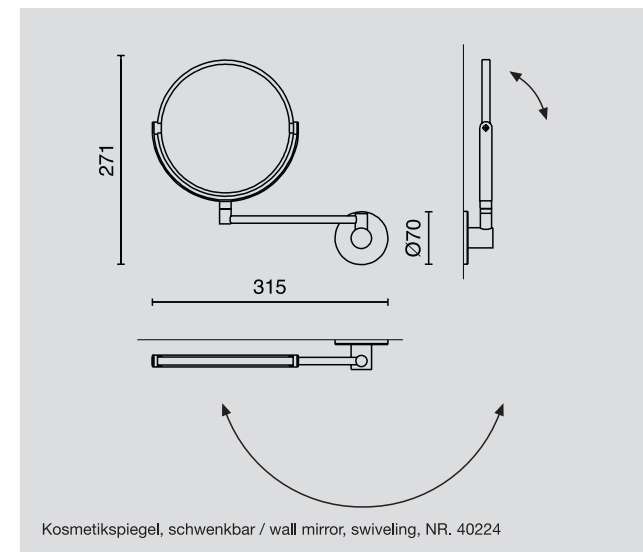

MARINO

BATHROOM SERIES

ZACK®
follow your style

MARINO

BATHROOM SERIES

ZACK®
follow your style

* Ersatzbürstenkopf erhältlich / replacement brush available