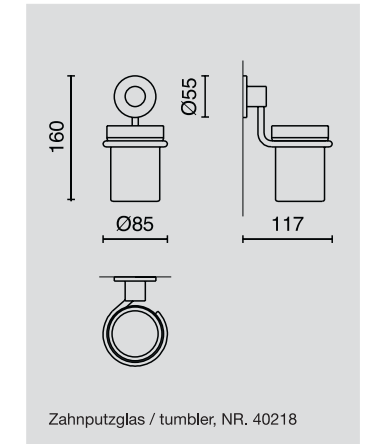

MARINO

BATHROOM SERIES

ZACK®
follow your style

MARINO

BATHROOM SERIES

ZACK®
follow your style

* Ersatzbürstenkopf erhältlich / replacement brush available