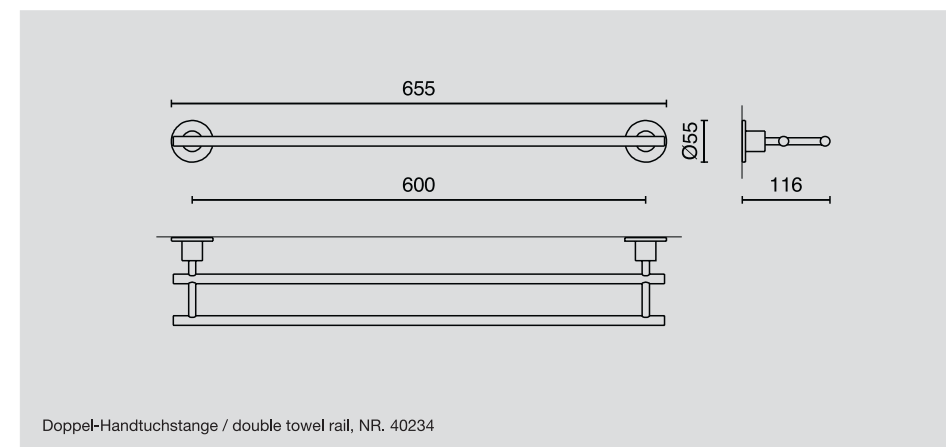

MARINO

BATHROOM SERIES

ZACK®
follow your style

MARINO

BATHROOM SERIES

ZACK®
follow your style

* Ersatzbürstenkopf erhältlich / replacement brush available