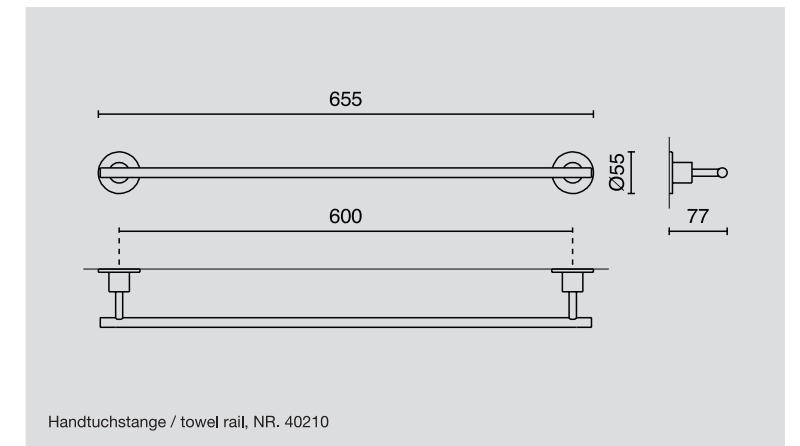

MARINO

BATHROOM SERIES

ZACK®
follow your style

MARINO

BATHROOM SERIES

ZACK®
follow your style

* Ersatzbürstenkopf erhältlich / replacement brush available