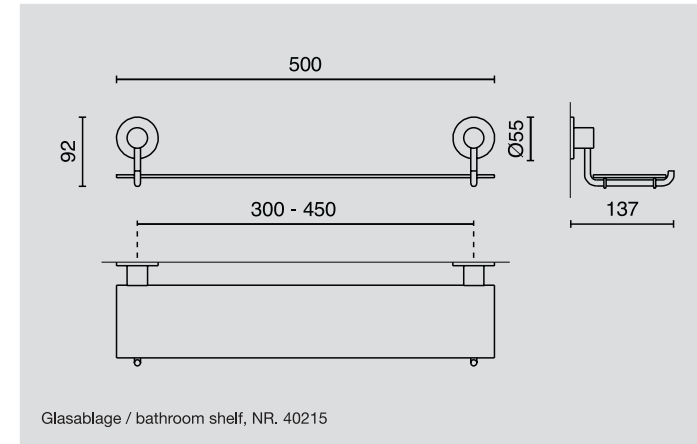

MARINO

BATHROOM SERIES

ZACK®
follow your style

MARINO

BATHROOM SERIES

ZACK®
follow your style

* Ersatzbürstenkopf erhältlich / replacement brush available