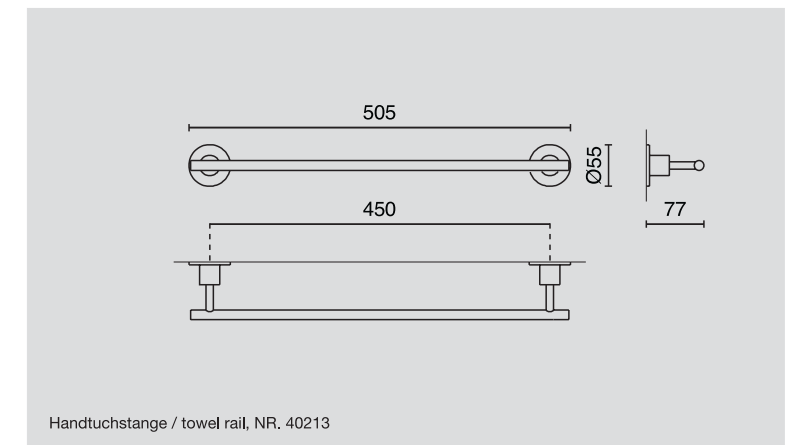

MARINO

BATHROOM SERIES

ZACK®
follow your style

MARINO

BATHROOM SERIES

ZACK®
follow your style

* Ersatzbürstenkopf erhältlich / replacement brush available